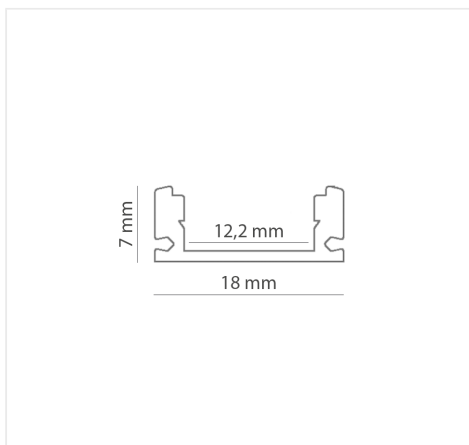

KLP1807A

KIT ALUMINUM PROFILE FOR LED TAPES 2 M LENGTH

INFORMATION

Brand:NOVA LINE

Dimensions:17,6x7x2000 mm

LOGISTICS

EAN:8028274113426

Pcs/Box.:1