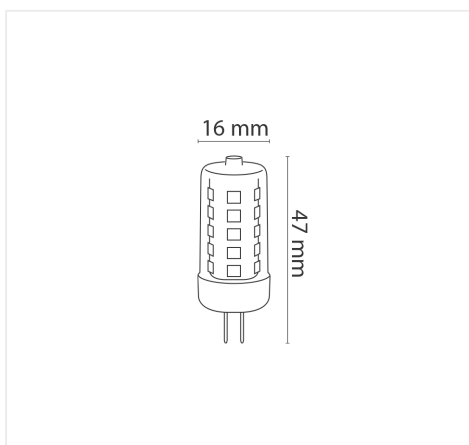

LS35G4C

LED G4 BULB 3W WARM WHITE 2700K - CERAMIC+PC

INFORMATION

Brand:NOVA LINE
Kind of Lamp:Led
Lamp Base:G4
Dimensions:16 x 47 mm
Material:ceramic + pc

ELECTRICAL FEATURES

Nominal Voltage:12 V
Current:260 mA
Power:3 W

LIGHTING FEATURES

Lumen:350
Energy Class:E
Colour Temperature:3000 K
Colour Rendering:> 80
Beam Angle:270°
N°of on/off Switches:12500
Lifetime:25000
Dimmable:NO
Equivalence to incandescent:30 W
Start up time:istantaneo