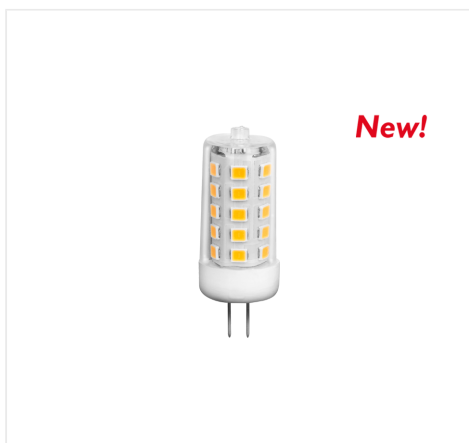

LS35G4C

LED G4 BULB 3W WARM WHITE 2700K - CERAMIC+PC

INFORMATION

Brand:NOVA LINE
Kind of Lamp:Led
Lamp Base:G4
Dimensions:16 x 47 mm
Material:ceramic + pc

ELECTRICAL FEATURES

Nominal Voltage:12 V
Current:260 mA
Power:3 W

LIGHTING FEATURES

Lumen:350
Energy Class:E
Colour Temperature:3000 K
Colour Rendering:> 80
Beam Angle:270°
N°of on/off Switches:12500
Lifetime:25000
Dimmable:NO
Equivalence to incandescent:30 W
Start up time:istantaneo