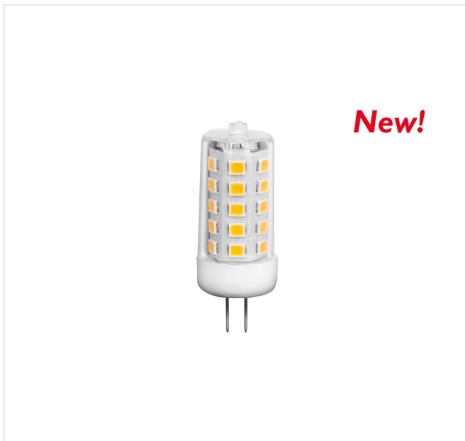

# LS35G4F

LED G4 BULB 3W COOL WHITE 6500K - CERAMIC+PC

## INFORMATION

Brand:NOVA LINE  
Kind of Lamp:Led  
Lamp Base:G4  
Dimensions:16 x 47 mm  
Material:ceramic + pc

## LIGHTING FEATURES

Lumen:350  
Energy Class:E  
Colour Temperature:6500 K  
Colour Rendering:> 80  
Beam Angle:270°  
N°of on/off Switches:12500  
Lifetime:25000  
Dimmable:NO  
Equivalence to incandescent:30 W  
Start up time:istantaneo